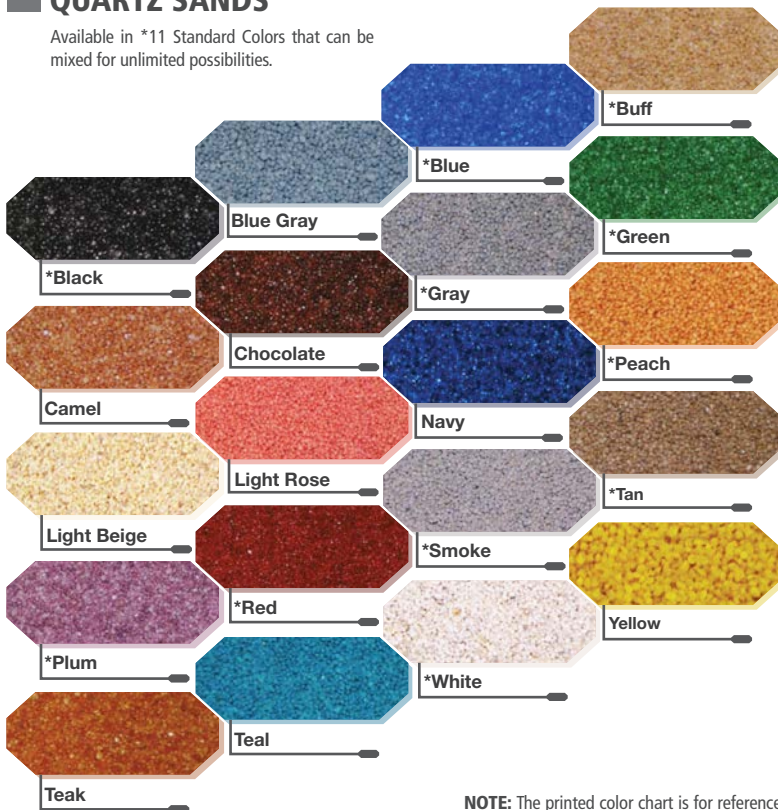

QUARTZ EP

QUARTZ EPOXY SYSTEM

QUARTZ EP is a system of colored-sand that is broadcast into HIGH PERFORMANCE EPOXY resulting in an attractive, seamless floor with chemical-and-abrasion resistance. Depending upon the application, this decorative, aesthetically-pleasing surface can have positive footing or a smooth, high-gloss finish. For additional protection, urethane may be used as a top coat for greater wear resistance and UV stability. QUARTZ EP is available in 11 standard colors, but may be custom blended to create unique colors. This interior floor is low-maintenance, has a long-term service life, and in many cases is a good alternative to trowel-applied systems.

- Specification assistance
- CAD details
- Design consultation
- Color selection assistance
- R&D laboratories
- Applied samples
- USDA Compliant
- Engineered-systems approach

QUARTZ EP

QUARTZ SANDS

Available in *11 Standard Colors that can be mixed for unlimited possibilities.